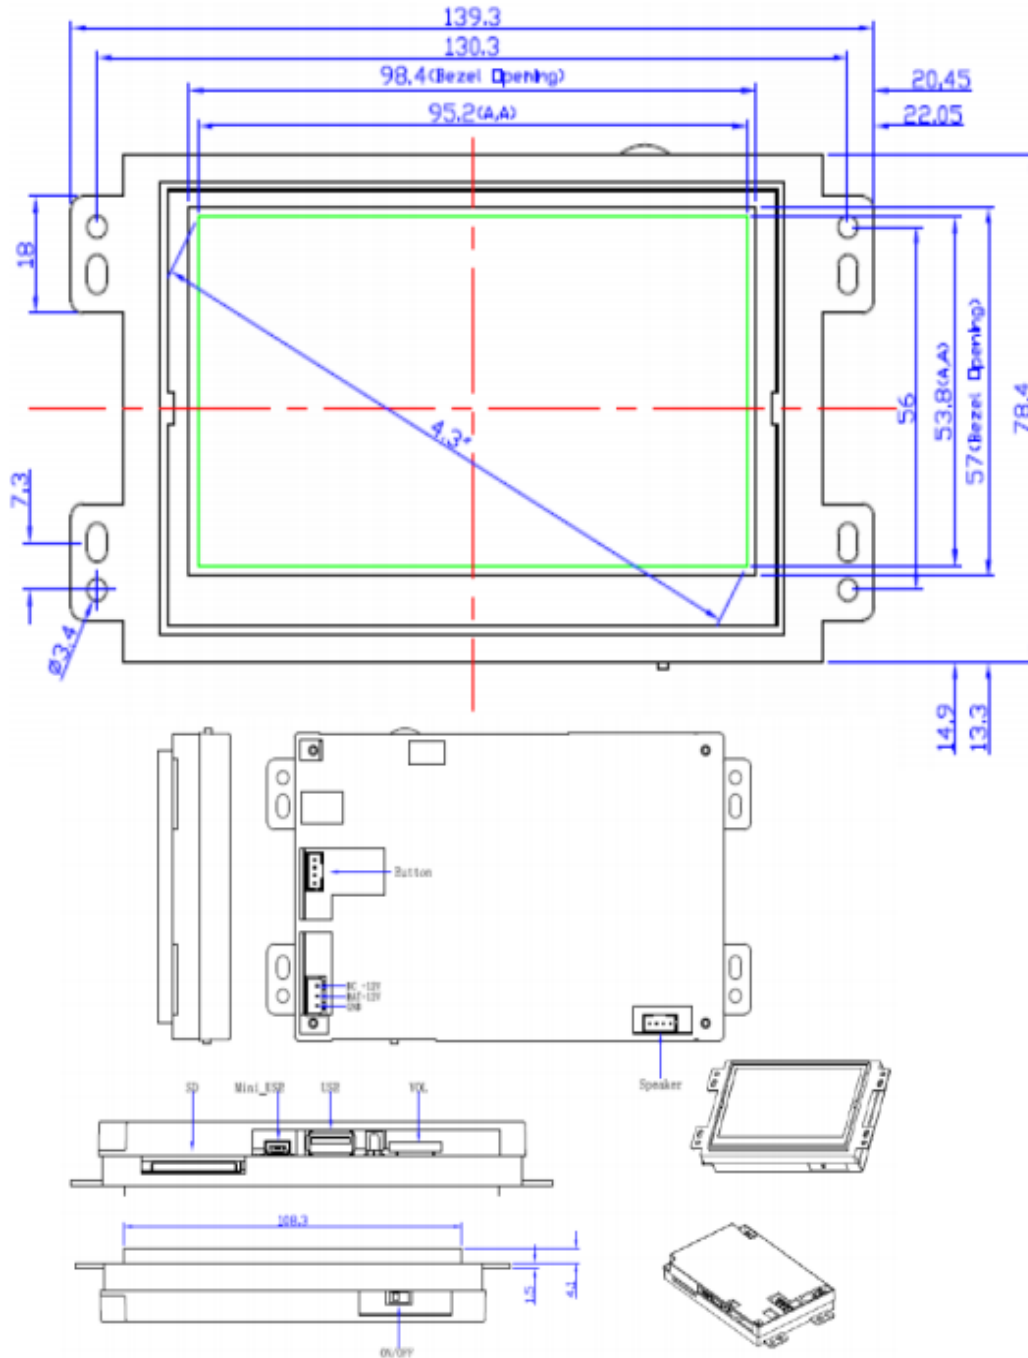

Custom Retail Solutions

- > Retail Audio Player
- > Industrial Monitor
- > Commercial Tablet
- > Classic Video Screen
- > Multi-Screen System
- > Retail Lighting

Model:ADOP Serials

Battery Driven Advertising Player

Commercial-Grade Retail Solution That Supports Months Of Operation Without Maintenance

Drawings

ADOP4300

Custom Retail Solutions